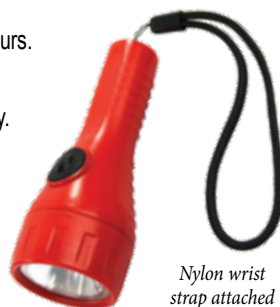

## LED Waterproof Floating Torch

Similar to a mini "Dolphin" style torch with nine powerful LED's and cloverleaf reflector system for maximum focus and intensity.

- Easy grip handle and recessed push button switch.
- Four AA batteries supplied.

## LED Waterproof Morse Signalling Torch

Compact pocket sized, battery-powered LED torch packed in a bright yellow waterproof storage box..

- 100% waterproof and floats.
- 200cd light intensity for over 12 hours.
- Meets ISO18813-2006 standards.
- Includes spare LED and AA battery.
- SOLAS approved.